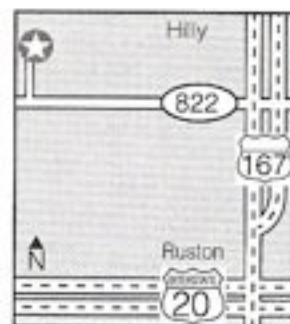

Leader illustration by WILL AVERY

The body of Mary Margaret Storey was found off of La. Hwy. 822 in the Hilly area.

for the autopsy to see whether she fell, but there was nothing there to say it was foul play — but we can't rule that out," Rogers said.

See STOREY'S, page 5